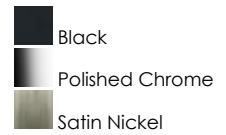

FINISHES OPTION

MATERIAL

Aluminum, Acrylic